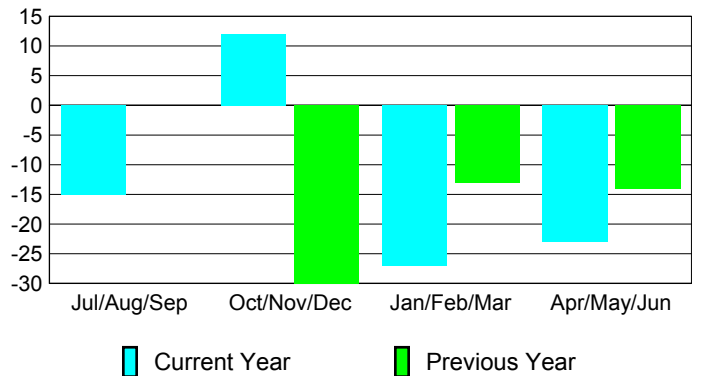

Membership Results
2009-2010

Membership
2008-2009

| Month | Net Memb Goal | Actual New Memb | Actual Dropped Memb | Gain/Loss of Memb | Gain/Loss of Memb |
|---------------|---------------|-----------------|---------------------|-------------------|-------------------|
| Jul/Aug/Sep | 5 | 8 | -23 | -15 | 0 |
| Oct/Nov/Dec | 20 | 32 | -20 | 12 | -30 |
| Jan/Feb/Mar | -20 | 35 | -62 | -27 | -13 |
| Apr/May/June | -5 | 23 | -46 | -23 | -14 |
| Totals | 0 | 98 | -151 | -53 | -57 |

Membership Results 2009-2010

Goal, New, Dropped, Gain/Loss

Comparison of Membership Gain/Loss

Current Year Compared to the Previous Year

Gender Comparison 2009-2010

Jul/Aug/Sep

Oct/Nov/Dec

Jan/Feb/Mar

Apr/May/June

Male

Female