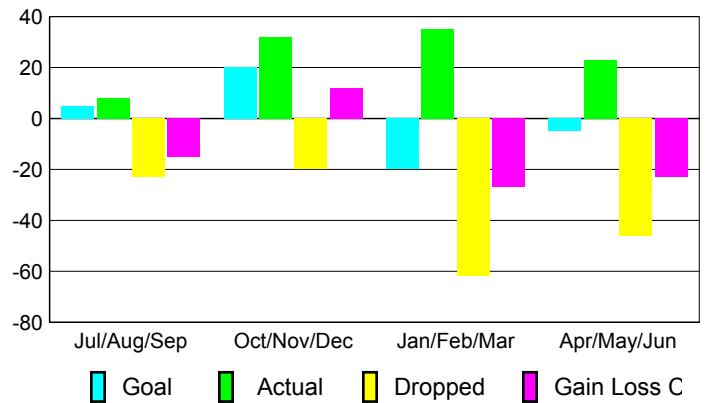

Membership Results 2009-2010

Goal, New, Dropped, Gain/Loss

Comparison of Membership Gain/Loss

Current Year Compared to the Previous Year