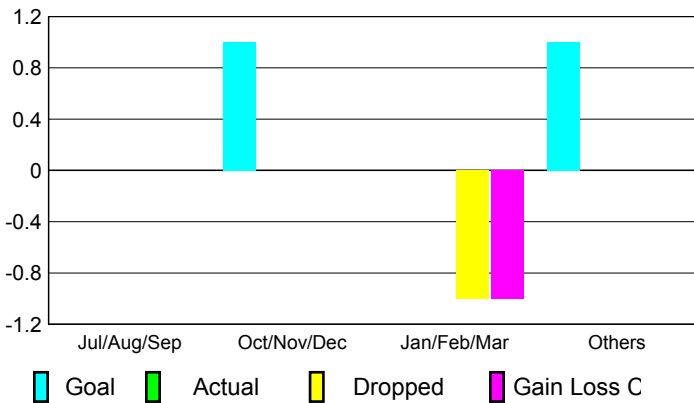

2009-2010 GMT Quarterly Report for District (or Undistricted) **District 9 NW**

GMT: **Gary W Fry**

Location: **IOWA**

GMT CA: **1**

CLUBS

Club Results
2009-2010

Clubs
2008-2009

| Month | New Club Goal | Actual New Clubs | Actual Dropped Clubs | Gain/Loss of Clubs | Gain/Loss of Clubs |
|---------------|---------------|------------------|----------------------|--------------------|--------------------|
| Jul/Aug/Sep | 0 | 0 | 0 | 0 | 0 |
| Oct/Nov/Dec | 1 | 0 | 0 | 0 | 0 |
| Jan/Feb/Mar | 0 | 0 | -1 | -1 | 0 |
| Apr/May/June | 1 | 0 | 0 | 0 | 0 |
| Totals | 2 | 0 | -1 | -1 | 0 |

Club Results 2009-2010

Goal, New, Dropped, Gain/Loss

Comparison of Club Gain/Loss

Current Year Compared to the Previous Year

YTD Status Quo Clubs 2009-2010

Status Quo Clubs Compared to Status Quo Members

MEMBERSHIP

Membership Results
2009-2010

Membership
2008-2009

| Month | Net Memb Goal | Actual New Memb | Actual Dropped Memb | Gain/Loss of Memb | Gain/Loss of Memb |
|---------------|---------------|-----------------|---------------------|-------------------|-------------------|
| Jul/Aug/Sep | 5 | 8 | -23 | -15 | 0 |
| Oct/Nov/Dec | 20 | 32 | -20 | 12 | -30 |
| Jan/Feb/Mar | -20 | 35 | -62 | -27 | -13 |
| Apr/May/June | -5 | 23 | -46 | -23 | -14 |
| Totals | 0 | 98 | -151 | -53 | -57 |